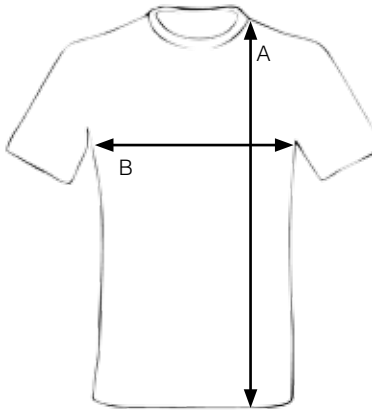

## Maßtabelle - Measurement sheet

Mens	International Size	XS	S	M	L	XL	2XL	3XL	4XL	5XL
	German Size	44/46	46/48	48/50	50/52	52/54	54/56	56/58	58/60	60/62
Womens	International Size	XS	S	M	L	XL	2XL	3XL	4XL	5XL
	German Size	34	36	38	40	42	44	46	48	50

Type	STYLE	POINT	Measurement Point	SIZE									
				XS	S	M	L	XL	XXL	3XL	4XL	5XL	
Mens T-Shirt	101 & 102	A	Total length from Hps	---	71	73	75	77	79	81	83	85	
		B	Half Chest	---	51	53	55	57	59	61	63	65	
Womens T-Shirt	201 & 202	A	Total length from Hps	62,5	64	65,5	67	68,5	70	71,5	73	74,5	
		B	Half Chest	42	44	46	48	50	52	54	56	58	
Mens Polo	301, 303, 501	A	Total length from Hps	---	71	73	75	77	79	81	83	85	
		B	Half Chest	---	49	51	53	55	57	59	61	63	
Mens Stretch Polo	302 & 502	A	Total length from Hps	---	72	74	76	78	80	82	84	86	
		B	Half Chest	---	48	50	52	54	56	58	60	62	
Womens Polo	401, 403, 601	A	Total length from Hps	64	65	66	67	68	69	70	71	72	
		B	Half Chest	42	44	46	48	50	52	54	56	58	
Womens Stretch Polo	402 & 602	A	Total length from Hps	64	65	66	67	68	69	70	71	72	
		B	Half Chest	40,5	42,5	44,5	46,5	48,5	50,5	52,5	54,5	56,5	
Mens Hooded Jacket	701	A	Total length from Hps	---	74	75,5	77	78,5	80	81,5	83	84,5	
		B	Half Chest	---	52,5	54,5	56,5	58,5	60,5	62,5	64,5	66,5	
Womens Hooded Jacket	801	A	Total length from Hps	66	67	68	69	70	71	72	73	74	
		C	Half Chest	46	49	52	55	58	61	64	67	70	
Unisex Hoody	900	A	Total length from Hps	69,5	71	72,5	74	75,5	77	78,5	80	81,5	
		B	Half Chest	50,5	52,5	54,5	56,5	58,5	60,5	62,5	64,5	66,5	