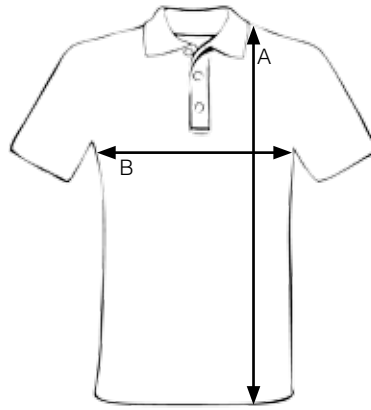

## Maßtabelle - Measurement sheet

Mens	International Size	XS	S	M	L	XL	2XL	3XL	4XL	5XL
	German Size	44/46	46/48	48/50	50/52	52/54	54/56	56/58	58/60	60/62
Womens	International Size	XS	S	M	L	XL	2XL	3XL	4XL	5XL
	German Size	34	36	38	40	42	44	46	48	50

Type	STYLE	POINT	Measurement Point	SIZE									
				XS	S	M	L	XL	XXL	3XL	4XL	5XL	
Mens T-Shirt	101 & 102	A	Total length from Hps	---	71	73	75	77	79	81	83	85	
		B	Half Chest	---	51	53	55	57	59	61	63	65	
Womens T-Shirt	201 & 202	A	Total length from Hps	62,5	64	65,5	67	68,5	70	71,5	73	74,5	
		B	Half Chest	42	44	46	48	50	52	54	56	58	
Mens Polo	301, 303, 501	A	Total length from Hps	---	71	73	75	77	79	81	83	85	
		B	Half Chest	---	49	51	53	55	57	59	61	63	
Mens Stretch Polo	302 & 502	A	Total length from Hps	---	72	74	76	78	80	82	84	86	
		B	Half Chest	---	48	50	52	54	56	58	60	62	
Womens Polo	401, 403, 601	A	Total length from Hps	64	65	66	67	68	69	70	71	72	
		B	Half Chest	42	44	46	48	50	52	54	56	58	
Womens Stretch Polo	402 & 602	A	Total length from Hps	64	65	66	67	68	69	70	71	72	
		B	Half Chest	40,5	42,5	44,5	46,5	48,5	50,5	52,5	54,5	56,5	
Mens Hooded Jacket	701	A	Total length from Hps	---	74	75,5	77	78,5	80	81,5	83	84,5	
		B	Half Chest	---	52,5	54,5	56,5	58,5	60,5	62,5	64,5	66,5	
Womens Hooded Jacket	801	A	Total length from Hps	66	67	68	69	70	71	72	73	74	
		C	Half Chest	46	49	52	55	58	61	64	67	70	
Unisex Hoody	900	A	Total length from Hps	69,5	71	72,5	74	75,5	77	78,5	80	81,5	
		B	Half Chest	50,5	52,5	54,5	56,5	58,5	60,5	62,5	64,5	66,5	